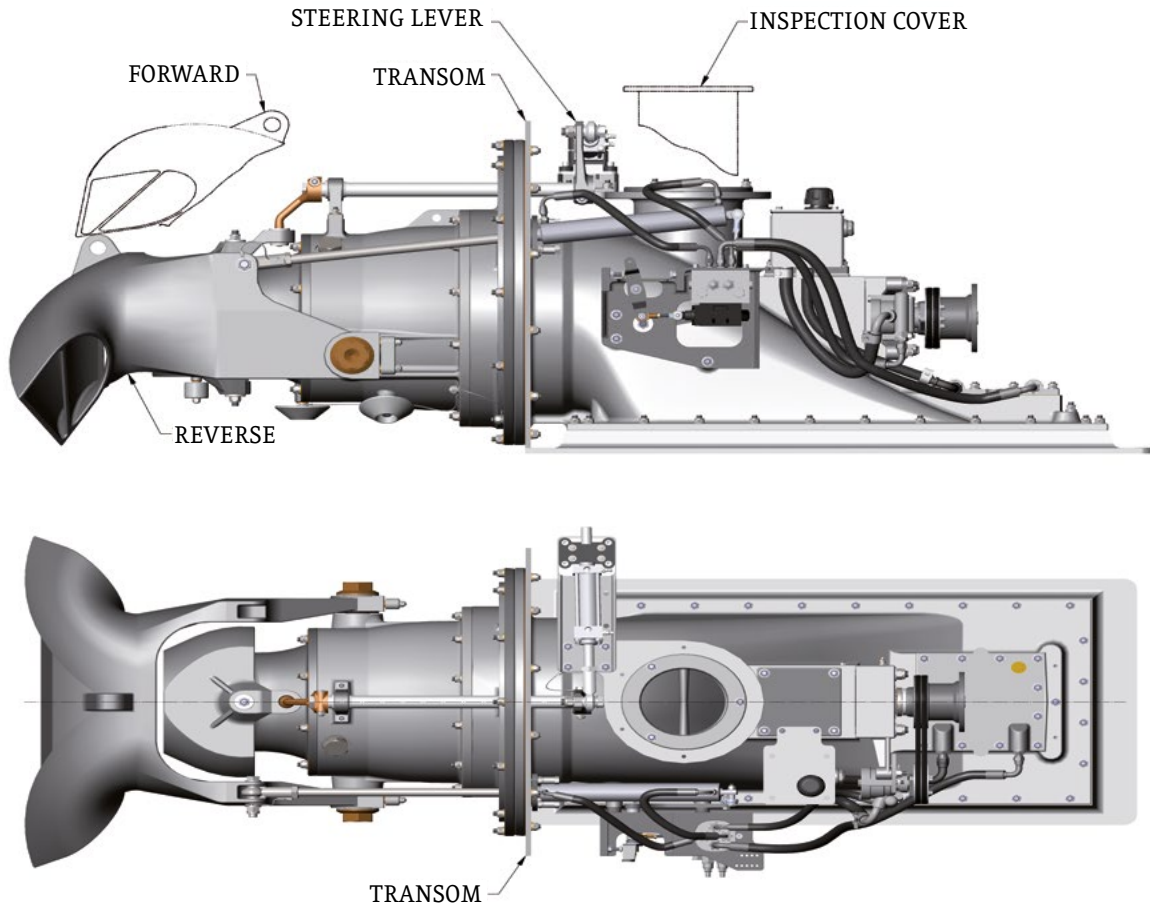

Higher thrust than jets of an equal size across the entire boat speed range

Features & Benefits

- Superior manoeuvrability. Ability to accelerate quickly, reverse, stop, rotate, hold station and move sideways
- Light weight and compact design with a variety of on jet and remote mounted hydraulic control systems
- Superior static thrust to wet weight ratio of any production waterjet currently available
- Uses high quality production methods to allow volume manufacture at competitive prices

A force to trust

MJP
MARINE JET POWER

MJP ULTRAJET

High Speed High Thrust Waterjets

MJP Ultrajet Model	Impeller Diameter mm (inches)	Max Input Power* Planing Craft kW (bhp)	Max Drive Speed rpm	Max High Speed Craft. Planing, tonnes (lb.)			
				Single jet	Twin jet	Triple jet	Quad jet
25I	250 (9.8)	261 (350)	3,600	4 (8,816)	9 (19,836)	15 (33,060)	
25IHT	305 (12.0)	275 (370)	3,000	6 (13,224)	13 (28,652)	22 (48,488)	
305	305 (12.0)	336 (450)	3,000	6 (13,224)	13 (28,652)	22 (48,488)	
305HT	340 (13.4)	298 (400)	2,700	9 (19,836)	20 (44,080)	32 (70,528)	
340	340 (13.4)	448 (600)	2,700	9 (19,836)	20 (44,080)	32 (70,528)	
340HT	375 (14.8)	410 (550)	2,400	12 (26,448)	26 (57,304)	42 (92,568)	
377	375 (14.8)	634 (850)	2,400	12 (26,448)	26 (57,304)	42 (92,568)	
410	410 (16.1)	746 (1000)	2,200	14 (30,856)	32 (70,528)	50 (110,200)	
452	450 (17.7)	900 (1200)	2,100		35 (77,140)	55 (121,220)	70 (154,280)