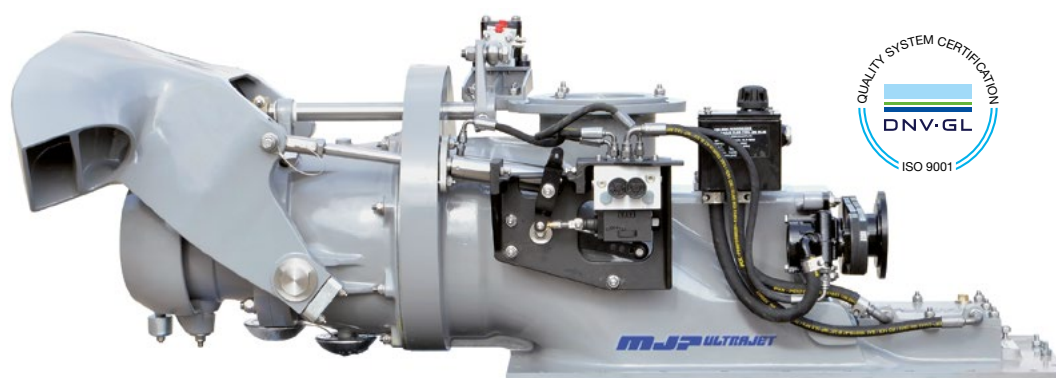

The MJP Ultrajet range excels where high bollard pull and exceptional acceleration is a specified craft requirement and boat speed must not be sacrificed to achieve this.

High Speed High Thrust Waterjets

Higher thrust than jets of an equal size across the entire boat speed range

Features & Benefits

- Superior manoeuvrability. Ability to accelerate quickly, reverse, stop, rotate, hold station and move sideways
- Light weight and compact design with a variety of on jet and remote mounted hydraulic control systems
- Superior static thrust to wet weight ratio of any production waterjet currently available
- Uses high quality production methods to allow volume manufacture at competitive prices

A force to trust

MJP
MARINE JET POWER

MJP ULTRAJET

High Speed High Thrust Waterjets

MJP Ultrajet Model	Impeller Diameter mm (inches)	Max Input Power* Planing Craft kW (bhp)	Max Drive Speed rpm	Max High Speed Craft. Planing, tonnes (lb.)			
				Single jet	Twin jet	Triple jet	Quad jet
25I	250 (9.8)	261 (350)	3,600	4 (8,816)	9 (19,836)	15 (33,060)	
25IHT	305 (12.0)	275 (370)	3,000	6 (13,224)	13 (28,652)	22 (48,488)	
305	305 (12.0)	336 (450)	3,000	6 (13,224)	13 (28,652)	22 (48,488)	
305HT	340 (13.4)	298 (400)	2,700	9 (19,836)	20 (44,080)	32 (70,528)	
340	340 (13.4)	448 (600)	2,700	9 (19,836)	20 (44,080)	32 (70,528)	
340HT	375 (14.8)	410 (550)	2,400	12 (26,448)	26 (57,304)	42 (92,568)	
377	375 (14.8)	634 (850)	2,400	12 (26,448)	26 (57,304)	42 (92,568)	
410	410 (16.1)	746 (1000)	2,200	14 (30,856)	32 (70,528)	50 (110,200)	
452	450 (17.7)	900 (1200)	2,100		35 (77,140)	55 (121,220)	70 (154,280)